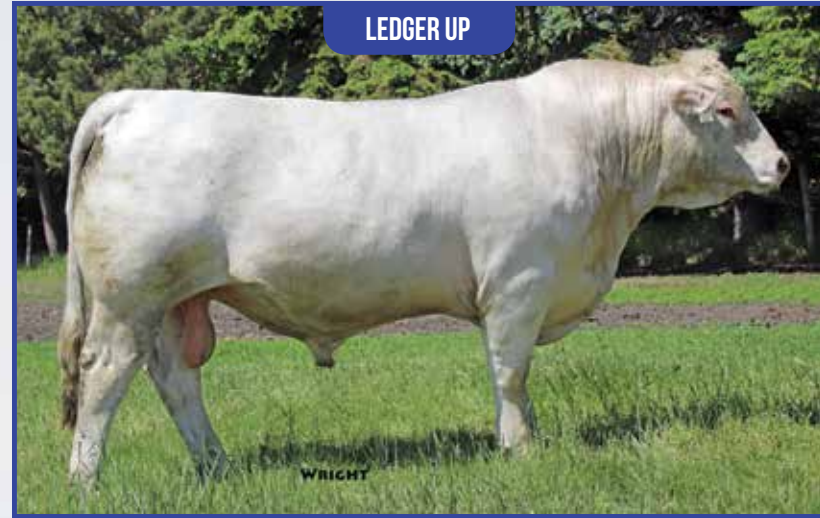

CE	13.7
BW	-5.2
WW	38
YW	76
MM	24
MTL	43

AKA Stringbean (SBN on eartag). He came to us long and lean but developed into a long bodied, smooth bull. He worked well on heifers and cows. While all our herd sires require docility we cannot believe how quiet and easily managed he is. His progeny are quiet as well.