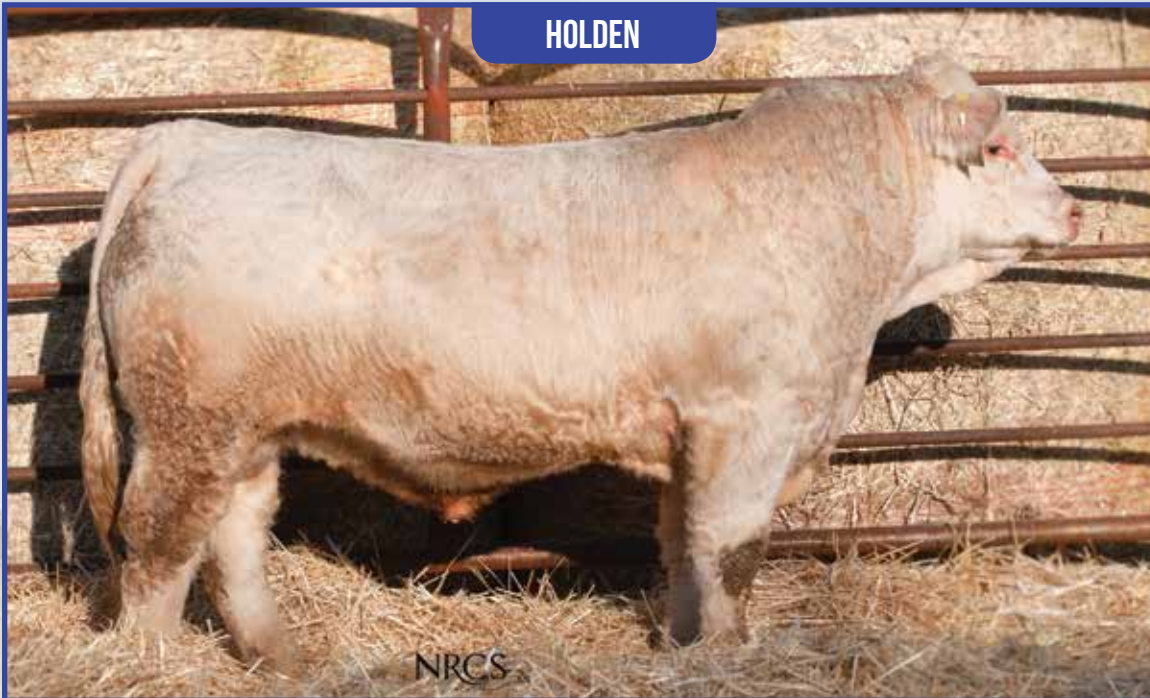

CHESTER SIRE GROUP

LOT 34

HEJ HEFNER 17H

MC797239 Dehorned White Male HEJ 17H 01/01/20

HEJ ARMAGEDDON 84A	MERIT ROUNDUP 9508W	
HEJ CHESTER 1C	HEJ RED RIDING HOOD 40R	CE 14.2
HEJ MURPHY 61A	MERIT ROUNDUP 9508W	BW -5.3
	HEJ VIVEKA 73X	WW 44
	LT RUSHMORE 8060 PLD	YW 88
LT RUSHMORE 4024 PLD	LT BRENDA 2225 PLD	MM 18
HEJ FANNIE 133F	SPARROWS SANCHEZ 715T	MTL 40
MIB XANTHE 14X	MIB RUSTIE 39R	

BW	WW 09/19/20	205 ADJ	205 ADG	205 WDA	YW 01/07/21	365 ADJ	365 ADG	365 WDA
70 lbs.	901 lbs.	796	3.17	3.44	1167 lbs.	1186	2.44	3.15

Small birth weight big performance! This Chester son is highly regarded on the farm. His dam is a hard worker and put a lot of herself into him to become the best he could. From a 70 lb. birth weight to a wean of 900, he is a gainer! He is one of the thickest bulls in the pen yet has a nice clean front and nice small head.

CE	12.7
BW	-5.0
WW	48
YW	102
MM	11
MTL	35

LOT 35

NINA HOLDEN 50H

PMC797399 Homo Polled White Male NINA 50H 01/18/20

HEJ ARMAGEDDON 84A	MERIT ROUNDUP 9508W	
HEJ CHESTER 1C	HEJ RED RIDING HOOD 40R	CE 13.9
HEJ MURPHY 61A	MERIT ROUNDUP 9508W	BW -4.8
	HEJ VIVEKA 73X	WW 37
	MD ONTOP U1006	YW 76
WINN MANS BIG RIG 639Y	WINN MANS TINA 639S	MM 16
NINA MOLLY 3C	NINA ALL YOU NEED 44Y	MTL 35
NINA ALLY 10A	NINA MOLLY 3Y	

BW	WW 09/19/20	205 ADJ	205 ADG	205 WDA	YW 01/07/21	365 ADJ	365 ADG	365 WDA
90 lbs.	849 lbs.	726	3.10	3.47	1155 lbs.	1175	2.81	3.26

WOW! Look at this HOMO polled show stopper! He is a complete package and in typical Chester fashion he packed the pounds on fast, as one of the top gaining bulls from birth to wean, then leveled off. His dam comes from a long line of powerful and deep bodied females. NINA Molly 3C is a more moderate frame and has a beautiful udder. Every year she has given us a top notch bull calf. We are secretly hoping she gives us a heifer this year!