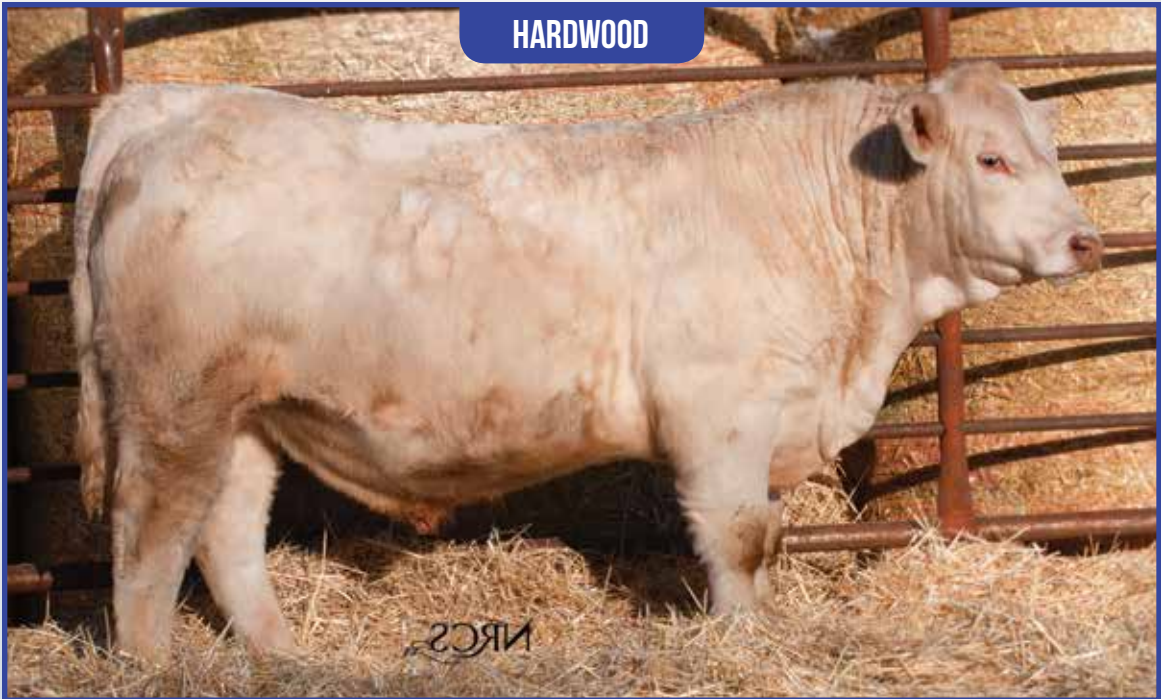

HUSTLER

HARDWOOD

LOT 30

HEJ HARDWOOD 96H

PMC797505 Homo Polled White Male HEJ 96H 01/27/20

LT RUSHMORE 8060 PLD	LT RIO BRAVO 3181 P	<table border="1"> <tr><td>CE</td><td>8.6</td></tr> <tr><td>BW</td><td>1.1</td></tr> <tr><td>WW</td><td>47</td></tr> <tr><td>YW</td><td>95</td></tr> <tr><td>MM</td><td>24</td></tr> <tr><td>MTL</td><td>48</td></tr> </table>
LT RUSHMORE 4024 PLD	LT BRENDA'S EASE 3055PLD	
LT BRENDA 2225 PLD	LT LONG DISTANCE 9001 PLD	
	LT BRENDA 6185 PLD	
	LT LANZA 1427 PLD	
HEJ BENZ 62B	HEJ LOUISE 127Y	
HEJ DASH DOT DOT 58D	HEJ IGNITION 31R	
HEJ SPARK 46Y	HEJ SNOWFLAKE 32S	

BW	WW 09/19/20	205 ADJ	205 ADG	205 WDA	YW 01/07/21	365 ADJ	365 ADG	365 WDA
108 lbs.	856 lbs.	774	3.17	3.63	1202 lbs.	1281	3.17	3.48

A very well-balanced bull, phenotypically and numerically. He has a little more frame, ready and able to travel the miles in pasture. Lots of capacity, thick made and smooth shouldered for easy calving.